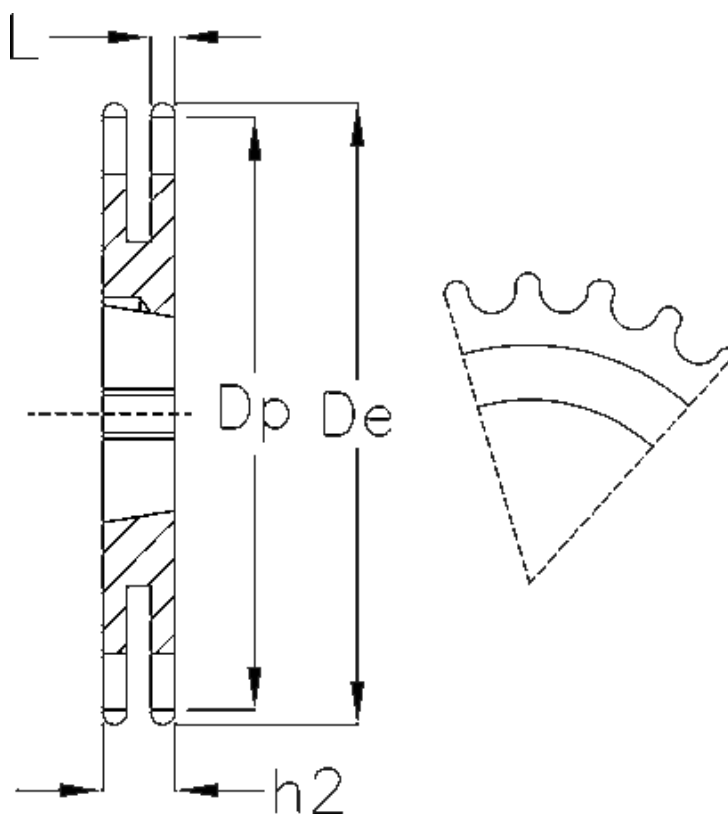

Article number: 616032006030

Description: Taperbored sprocket 10 B-2 Z=30 duplex
for bushing 2012

Measures

Buchse = 1610
C = 1.6
Chain = 10 B-2
Chain size = 5/8" x 3/8"
De = 158.8
Dp = 151.87
H = 25.5
h2 = 25.5

Material = Stål
Number of teeth = 30